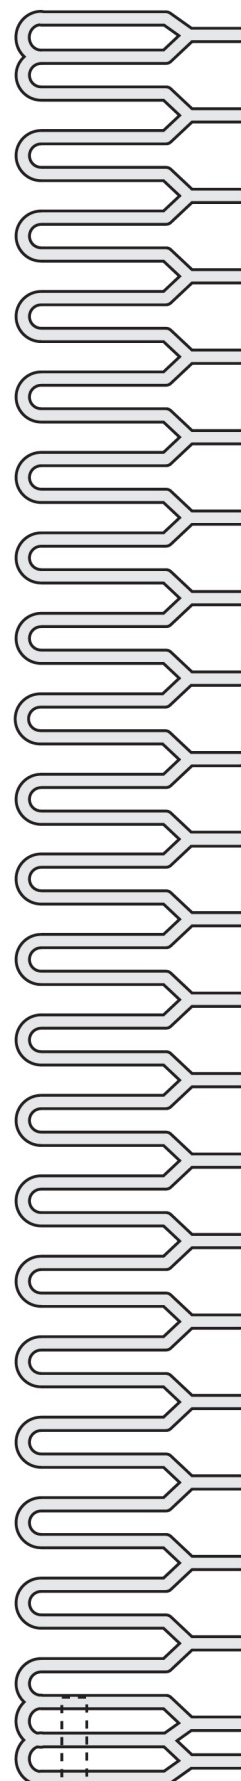

TEMPLATES

Headdress

Easy

Colors

choose your length about 40
cm and add fastening
(part II)

part I

part II